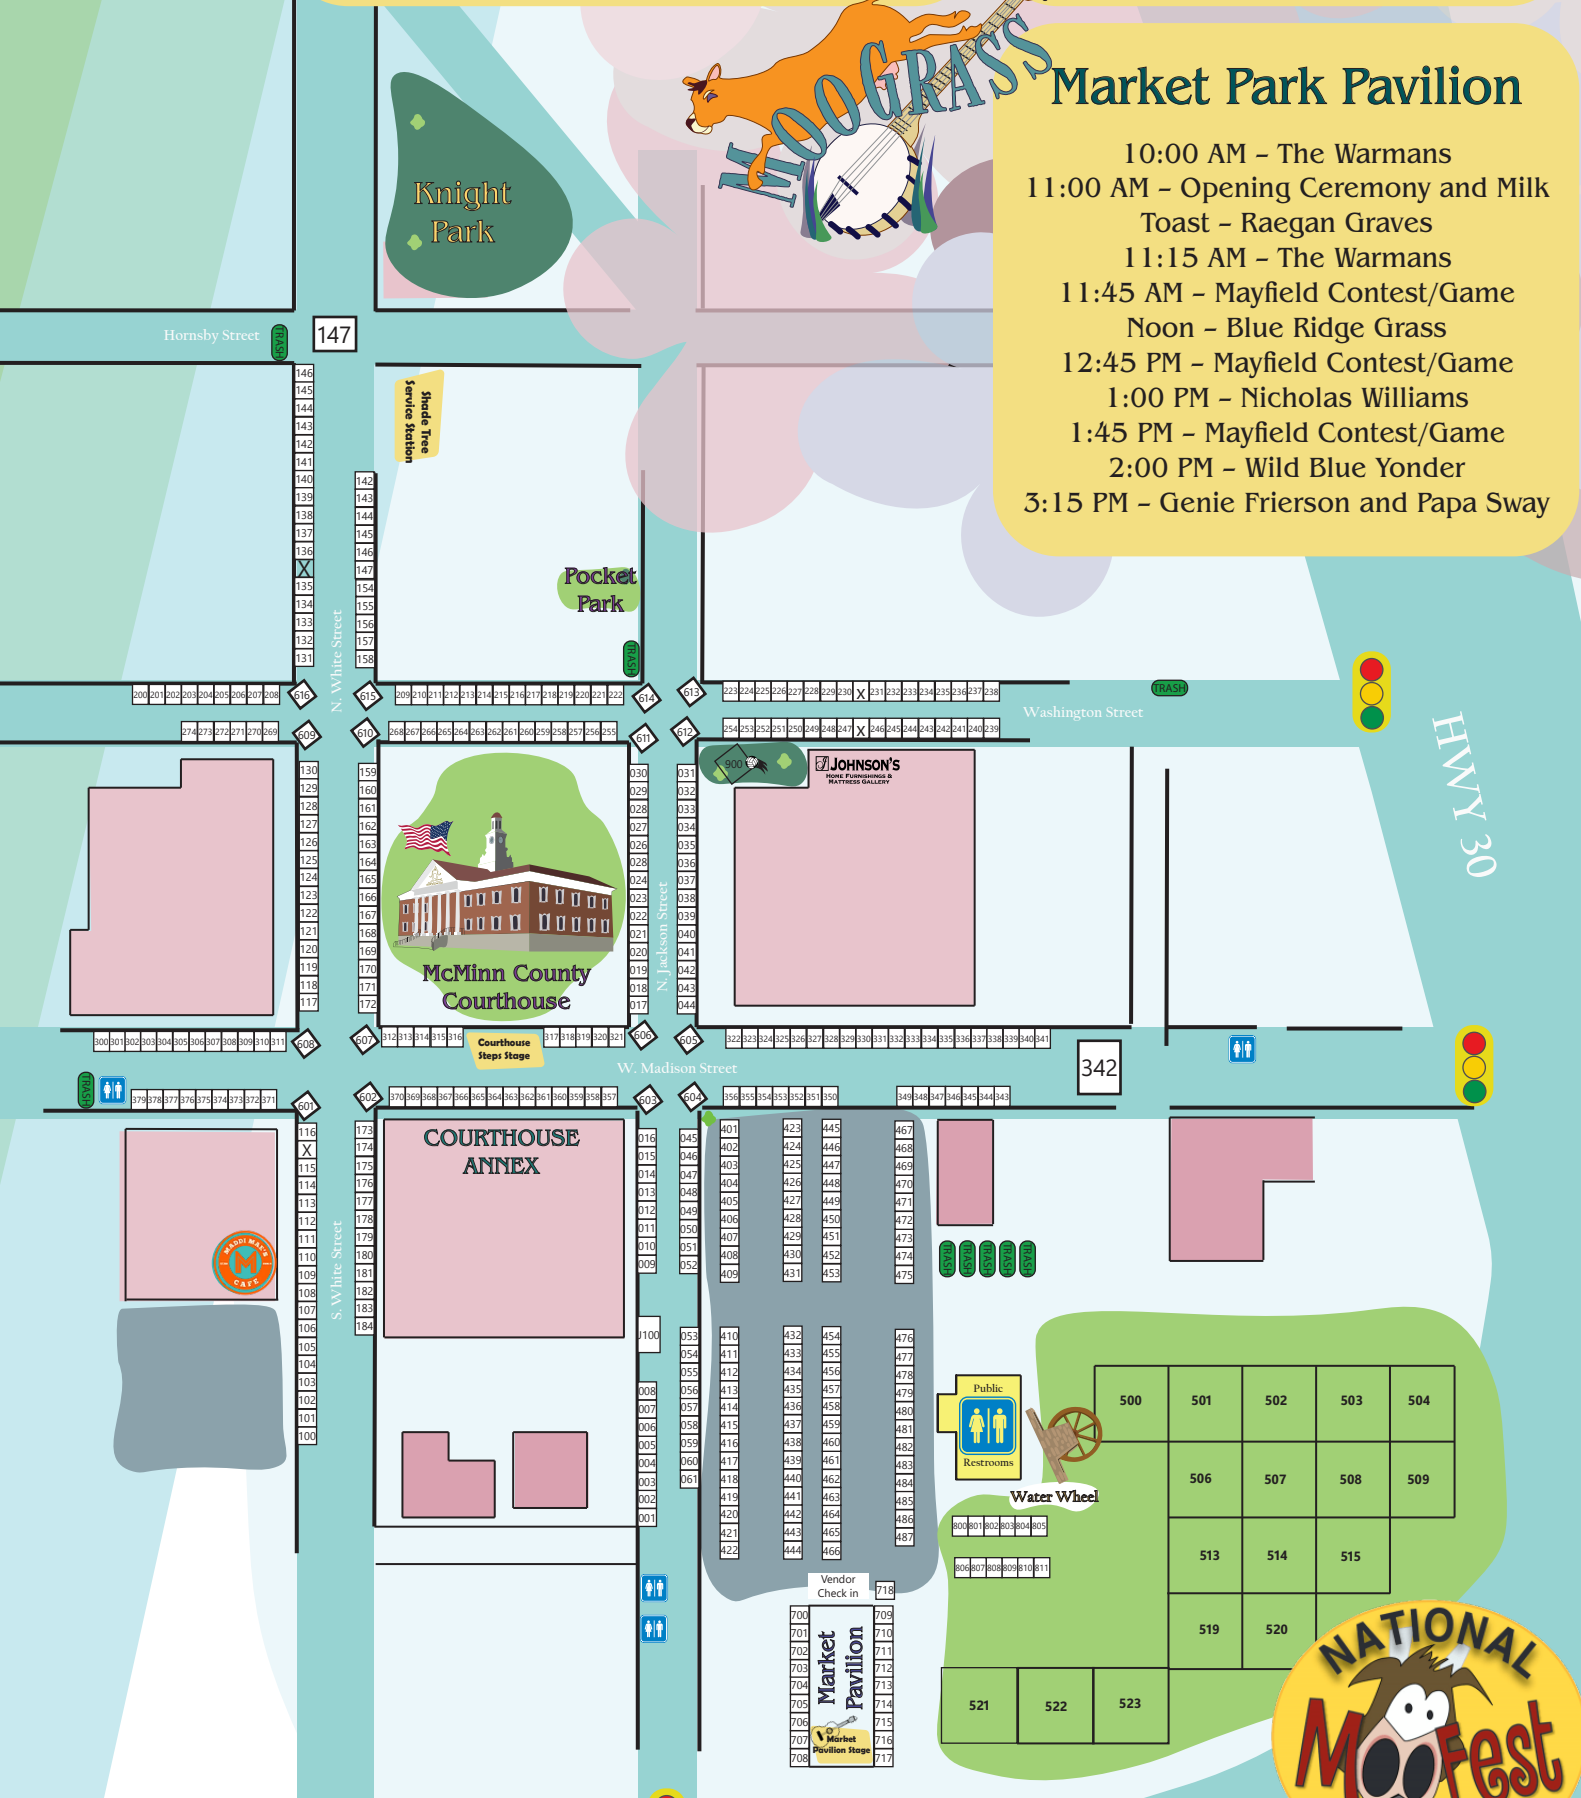

Market Park Pavilion

- 10:00 AM - The Warmans
- 11:00 AM - Opening Ceremony and Milk Toast - Raegan Graves
- 11:15 AM - The Warmans
- 11:45 AM - Mayfield Contest/Game
- Noon - Blue Ridge Grass
- 12:45 PM - Mayfield Contest/Game
- 1:00 PM - Nicholas Williams
- 1:45 PM - Mayfield Contest/Game
- 2:00 PM - Wild Blue Yonder
- 3:15 PM - Genie Frierson and Papa Sway